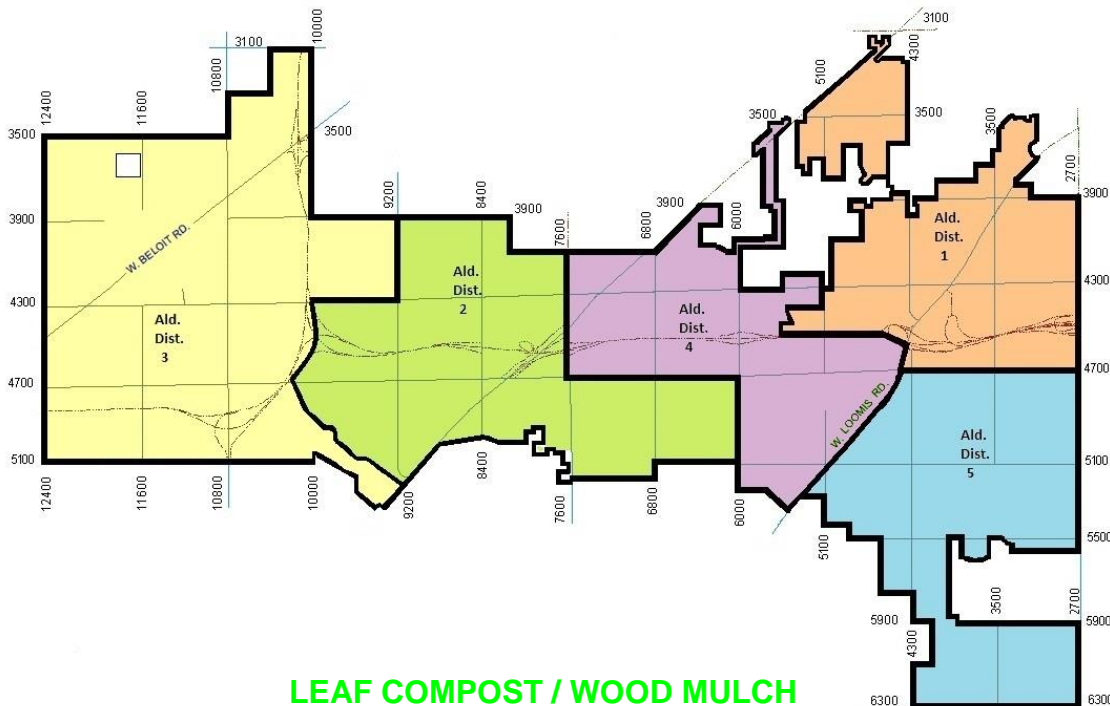

Leaves will **NOT** be collected if they:

1. Include ANY other material such as branches, stones, grass clippings.
2. Are blocked by parked cars or other obstacles.
3. Are placed too far from the road edge or curb edge. They are not to be placed in ditches or in driving lanes.
4. Are left in an alley or on a median.

Residents are strongly encouraged to mulch their leaves. Residents may also drop off leaves **FREE** of charge at the Division of Public Works 4551 South 52nd Street, in marked bins on the south side of the building. **This service is for LEAVES ONLY.** Leaves must be in biodegradable paper bags or emptied from containers. For more information call 414-761-5374, weekdays from 7:00 AM to 3:30 PM.