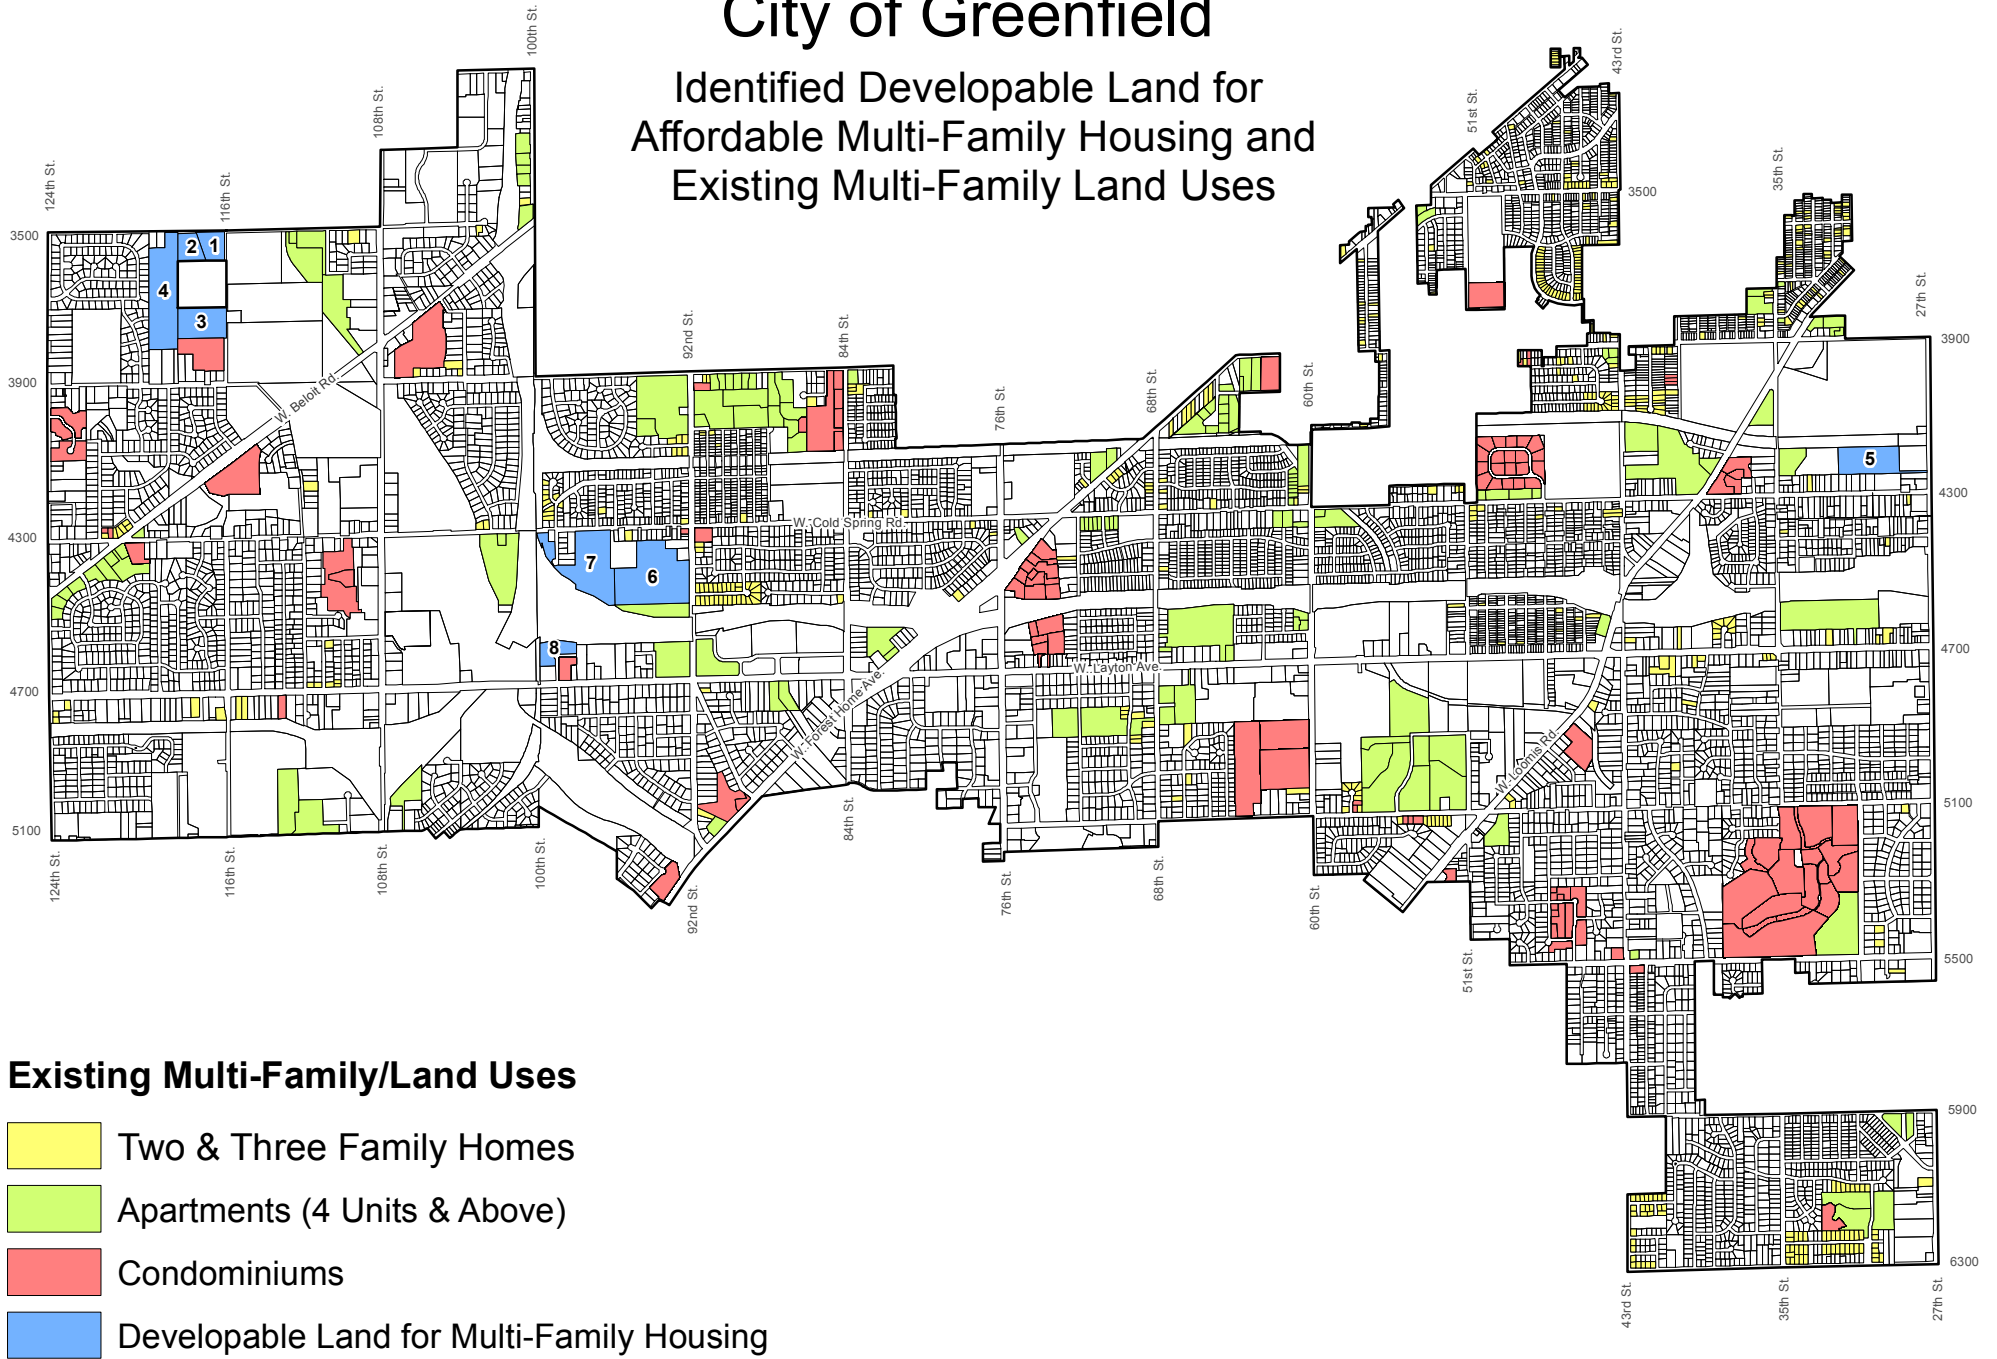

City of Greenfield

Identified Developable Land for Affordable Multi-Family Housing and Existing Multi-Family Land Uses

0 1,250 2,500 5,000 Feet

Document Path: C:\Users\MattW\Desktop\RadiusMap\Multi-Family Housing.mxd